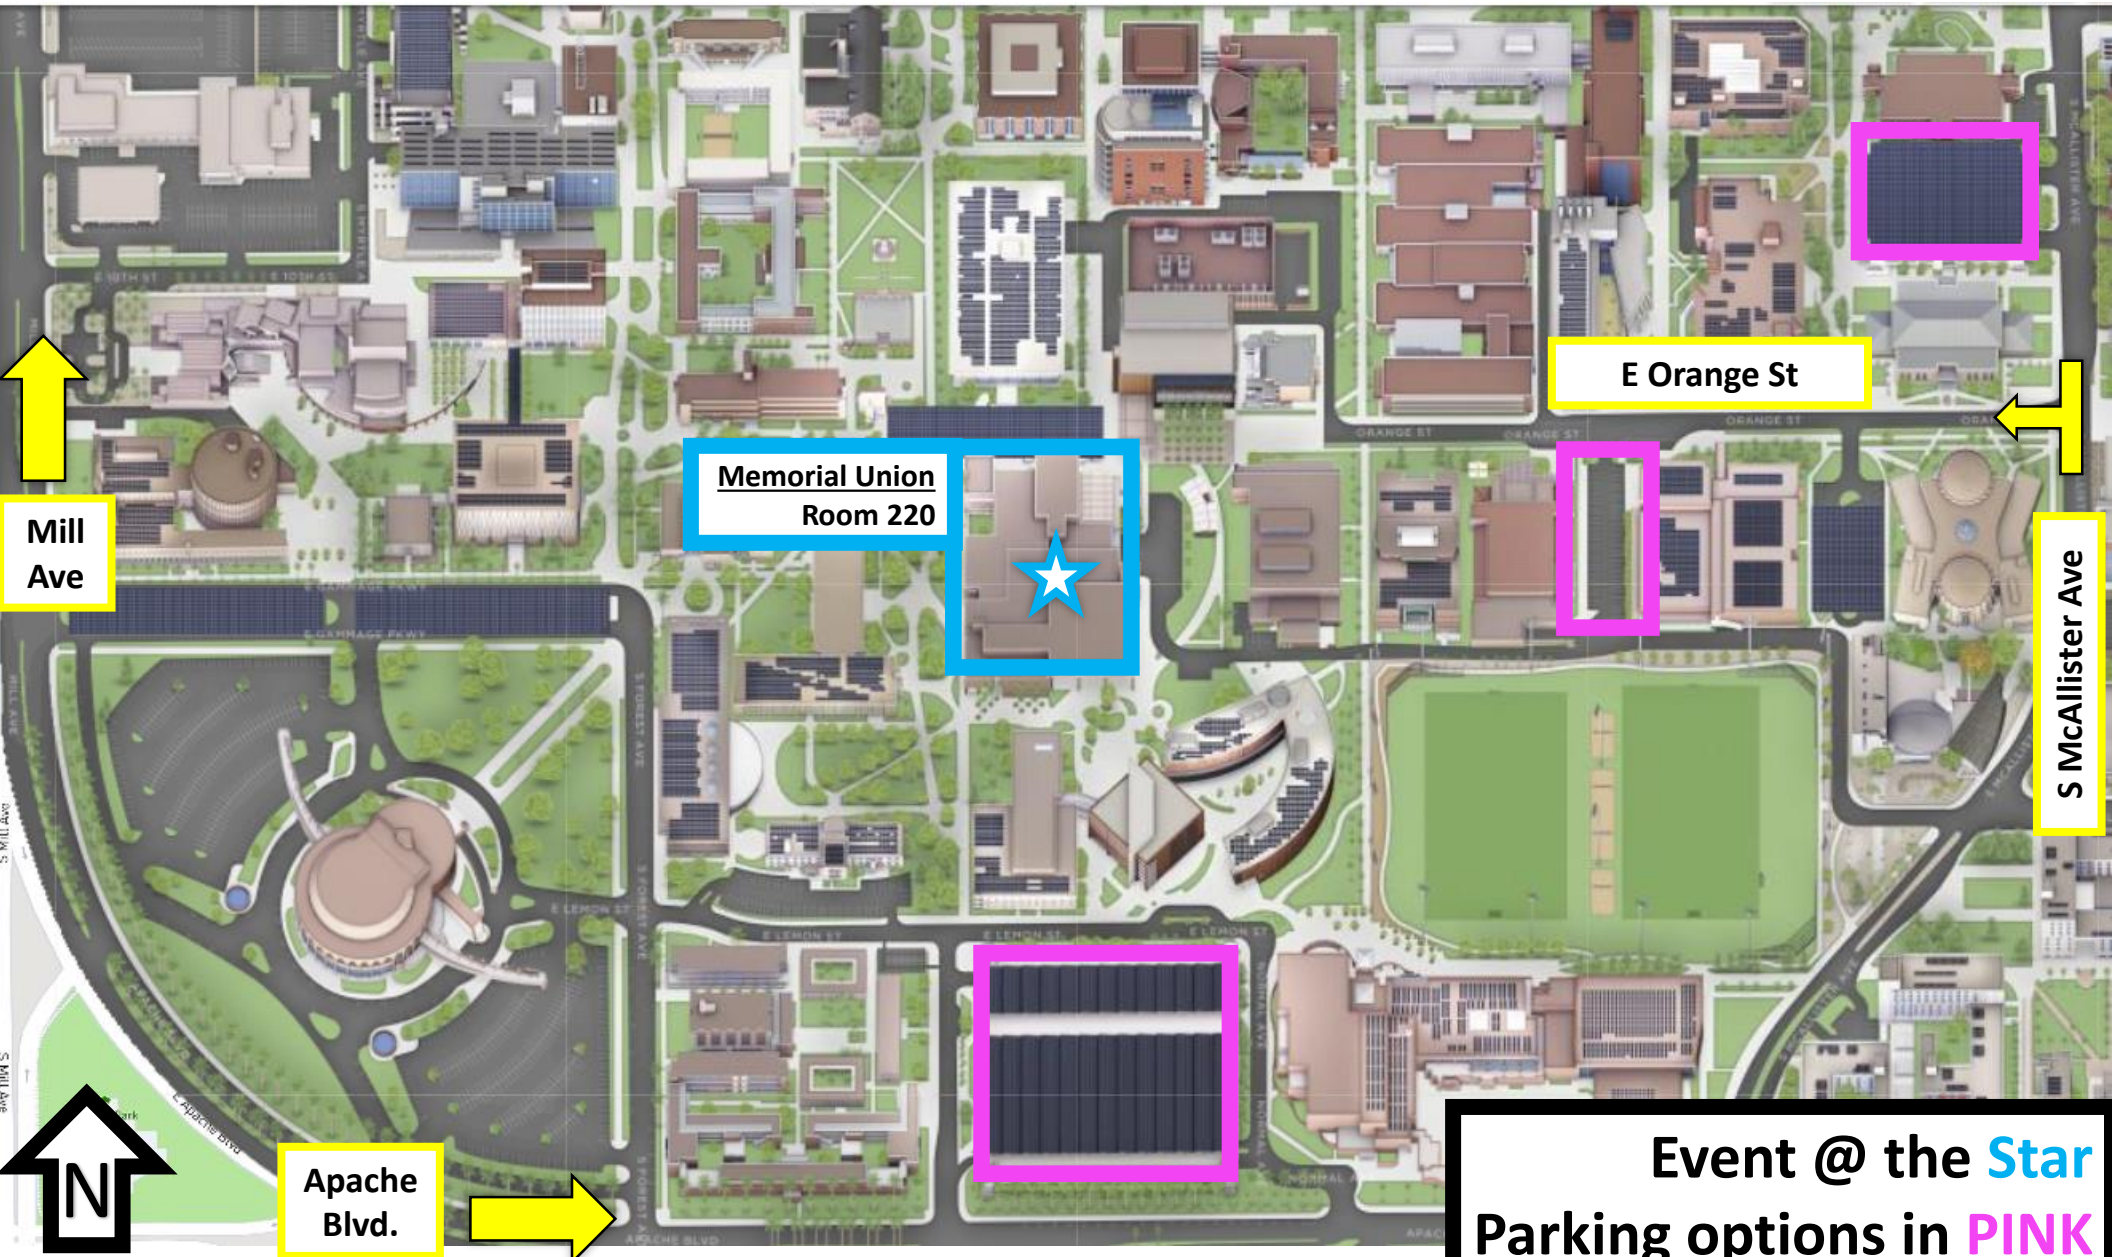

Logic & Leadership Academy

May 28 – June 1

Location: **BA & BAC building, ASU Tempe Campus**

Address: **400 E. Lemon St., Tempe, AZ 85281**

Google Maps: <https://goo.gl/maps/4Rw4kuYSqzoAte7F8>

Interactive Map of ASU (more parking options): <https://www.asu.edu/map/interactive/?campus=Tempe>

Closing Ceremony

June 1, 4pm – 6pm

Location: **Memorial Union 220** (2nd floor) Turquoise Ballroom

Address: **301 E. Orange Mall**, Tempe, AZ 85281

**Memorial Union
Room 220**

E Orange St

**Mill
Ave**

**Apache
Blvd.**

S McAllister Ave

Event @ the Star
Parking options in PINK

Closing Ceremony

June 1, 4pm – 6pm

Location: **Memorial Union 220** (2nd floor) Turquoise Ballroom

Address: **301 E. Orange Mall**, Tempe, AZ 85281

**Memorial Union
Room 220**

E Orange St

**Mill
Ave**

**Apache
Blvd.**

S McAllister Ave

Event @ the Star
Parking options in PINK