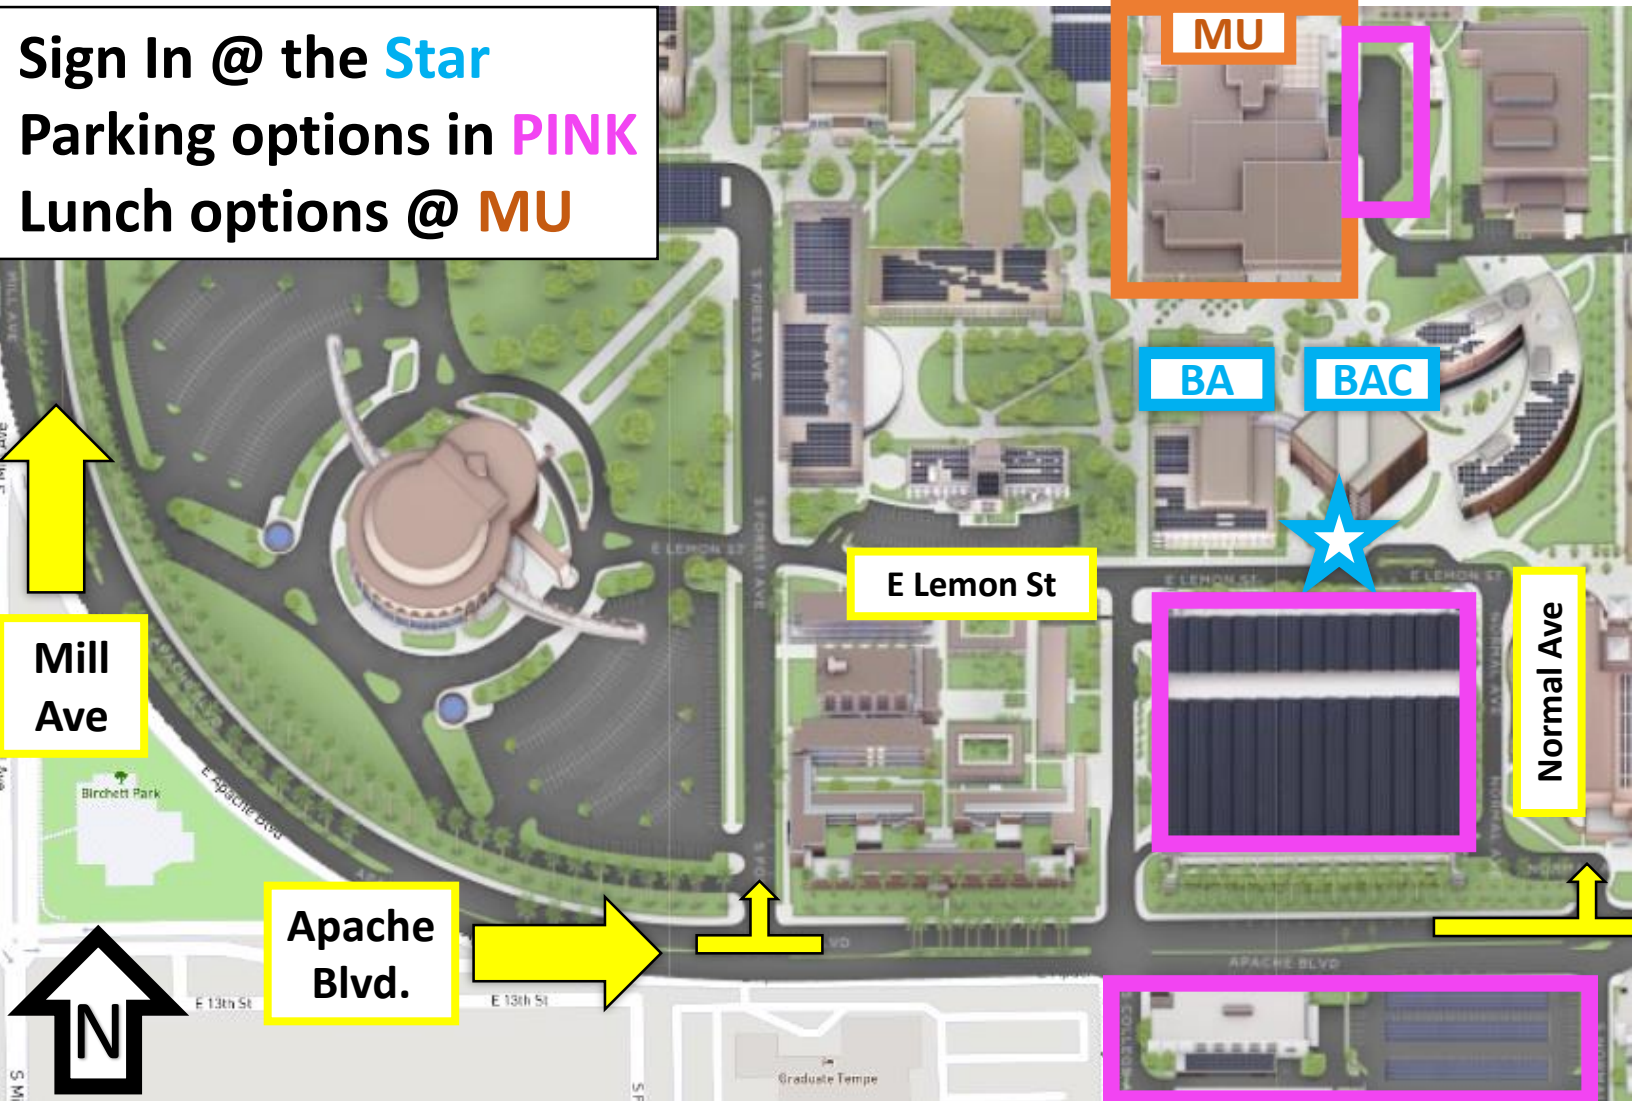

Logic & Leadership Academy

May 28 – June 1

Location: **BA & BAC building, ASU Tempe Campus**

Address: **400 E. Lemon St., Tempe, AZ 85281**

Google Maps: <https://goo.gl/maps/4Rw4kuYSqzoAte7F8>

Interactive Map of ASU (more parking options): <https://www.asu.edu/map/interactive/?campus=Tempe>

Closing Ceremony

June 1, 4pm – 6pm

Location: **Memorial Union 220** (2nd floor) Turquoise Ballroom

Address: **301 E. Orange Mall**, Tempe, AZ 85281

**Memorial Union
Room 220**

E Orange St

**Mill
Ave**

**Apache
Blvd.**

S McAllister Ave

Event @ the Star
Parking options in PINK

Closing Ceremony

June 1, 4pm – 6pm

Location: **Memorial Union 220** (2nd floor) Turquoise Ballroom

Address: **301 E. Orange Mall**, Tempe, AZ 85281

**Memorial Union
Room 220**

E Orange St

**Mill
Ave**

**Apache
Blvd.**

S McAllister Ave

Event @ the Star
Parking options in PINK