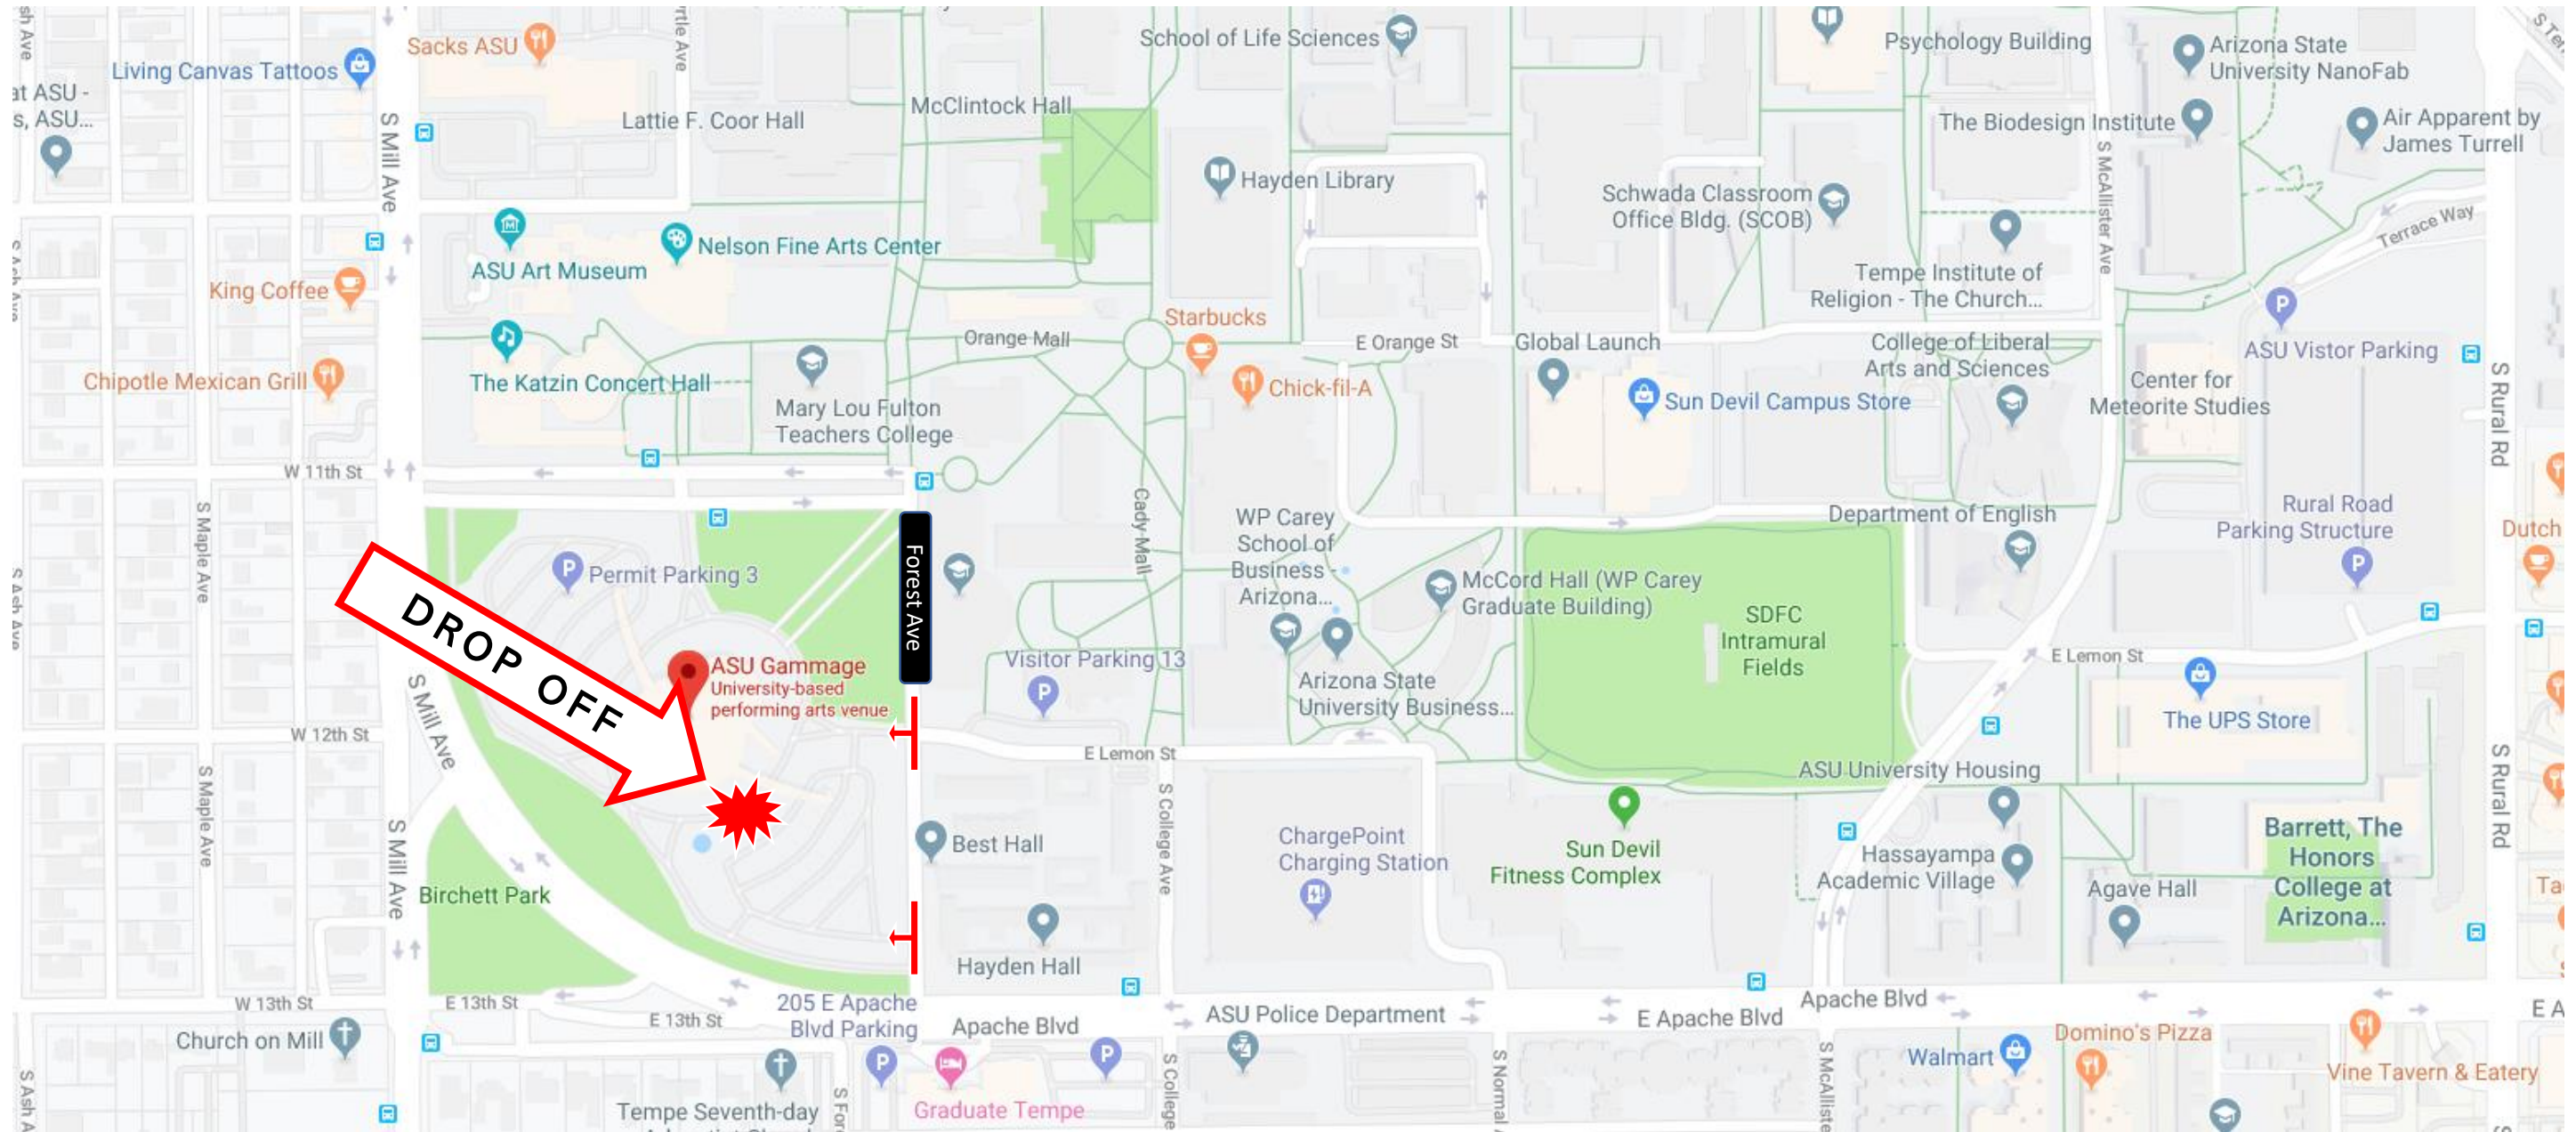

# LSA's Leadership Getaway

Location: ASU Gammage, Arizona State University, Tempe AZ

Address: 1200 S. Forest Ave. Tempe, AZ 85281

Google Maps: <https://goo.gl/maps/gDgke5TWWE8UqkP88>